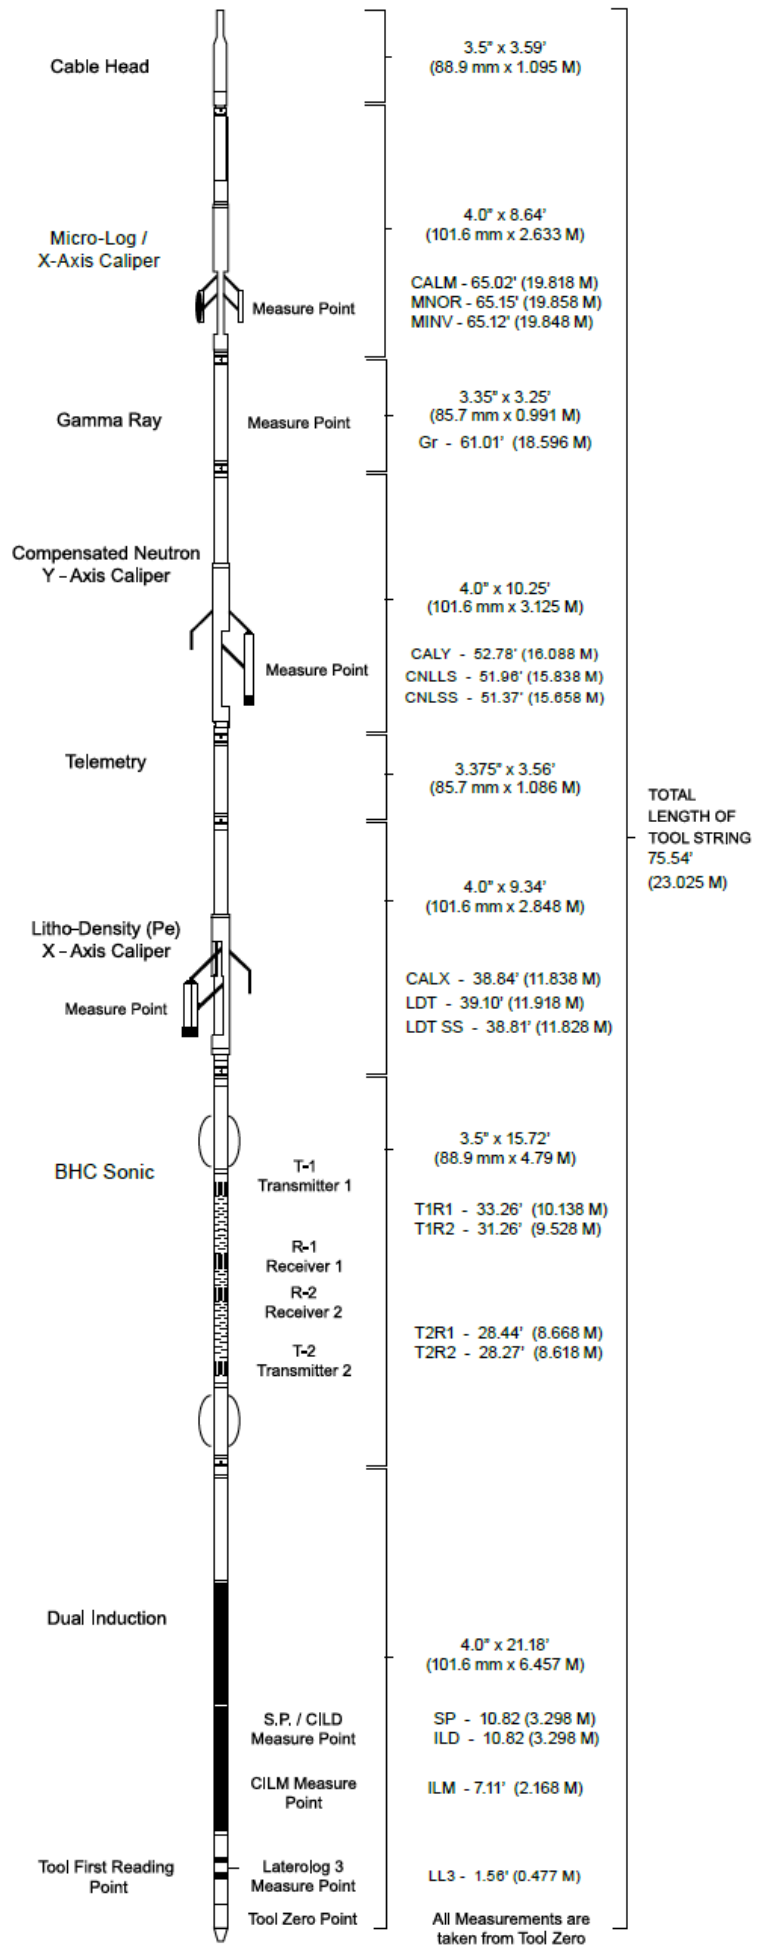

Quint

Total Tool Weight 1278 lbs