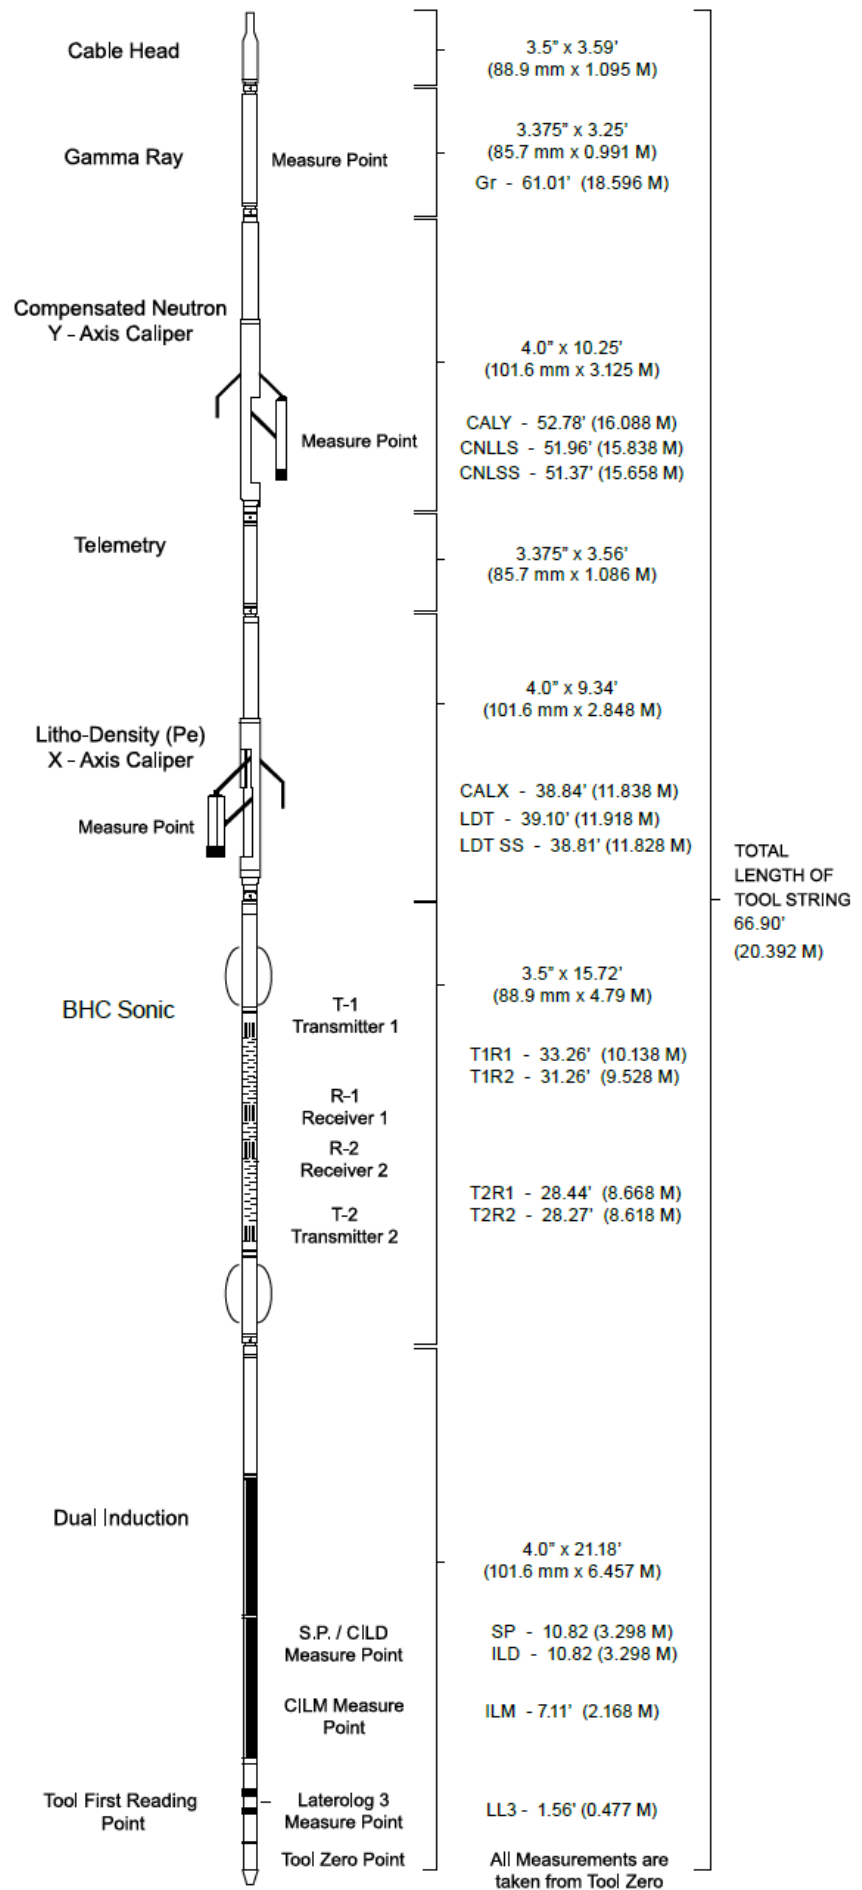

Quad

Total Tool Weight 1098 lbs